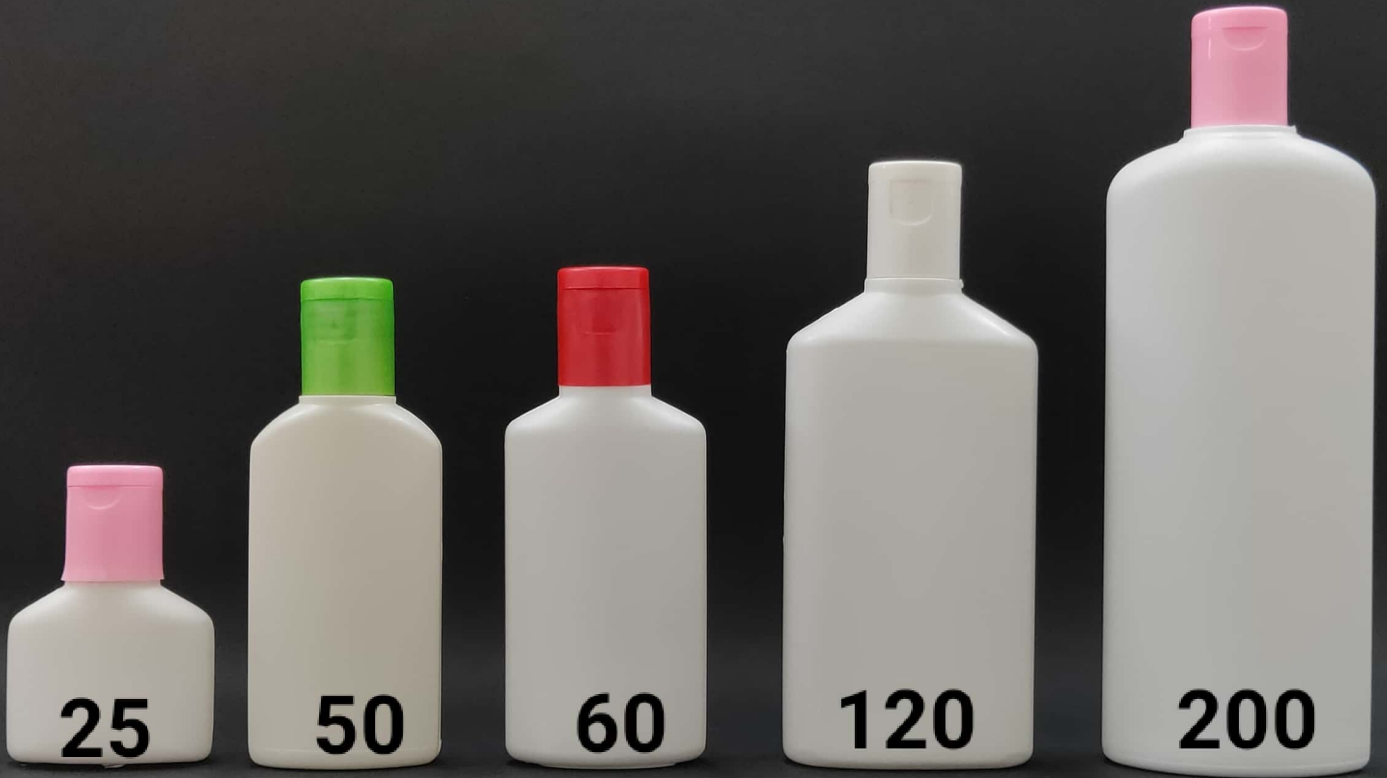

## A24 - 60ml Flat Shampoo Bottle

OFC - 70ml

Weight - 13.6gm

Height - 118.5mm

A24

**A26 - 120ml Flat Shampoo Bottle**

OFC - 140ml

Weight - 22.3gm

Height - 145.7mm

A26

**A27 - 200ml Flat Shampoo Bottle**

OFC - 240ml

Weight - 30.8gm

Height - 185mm

**A27**

## Flat Shampoo Bottles