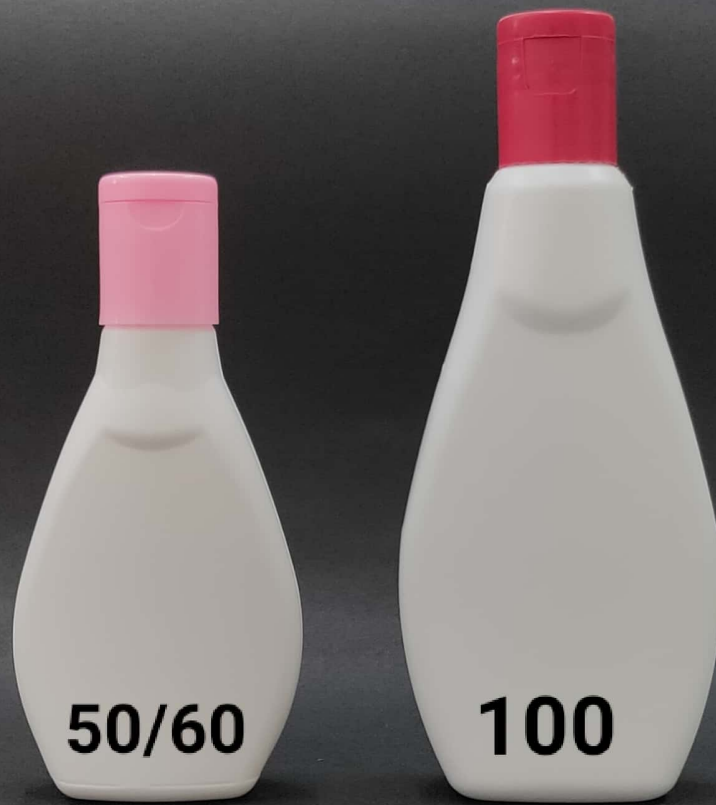

A30 - 50/60ml Baby Shampoo Bottle

OFC - 65ml

Weight - 13.8gm

Height - 115.8mm

A31 - 100ml Baby Shampoo

OFC - 120ml

Weight - 21 gm

Height - 145.5mm